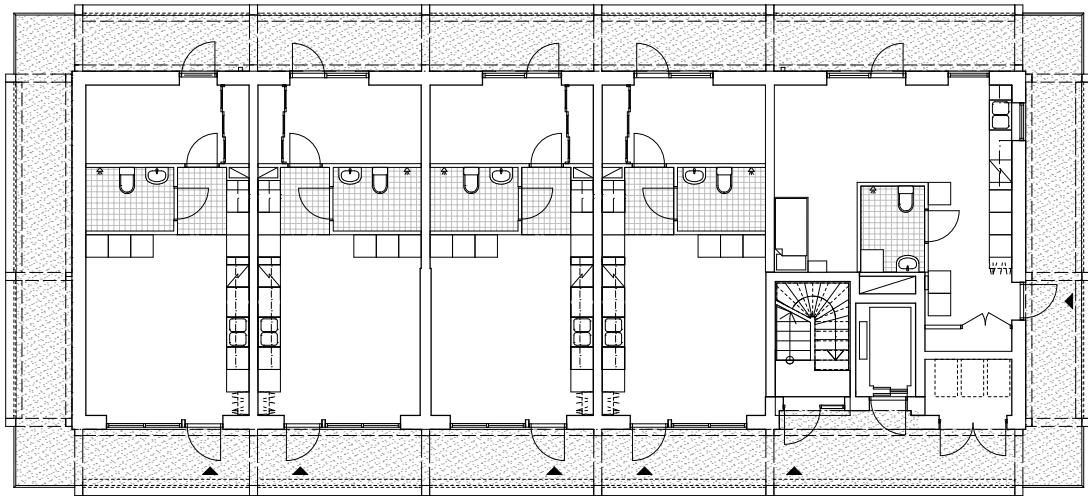

# Spridd

The Wooden Box House by Spridd Architects at Vallastaden Housing Expo in Sweden

Image: Spridd

Typplan 2-3

Plan 4 och mezzanin

For more information, graphic material and interview contact: [info@spridd.se](mailto:info@spridd.se) tel. +46 8 673 03 80