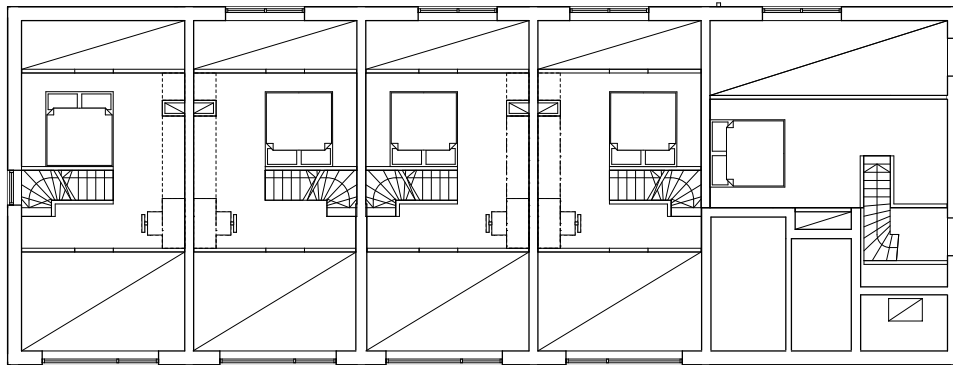

Plan 4 och mezzanin

For more information, graphic material and interview contact: info@spridd.se tel. +46 8 673 03 80