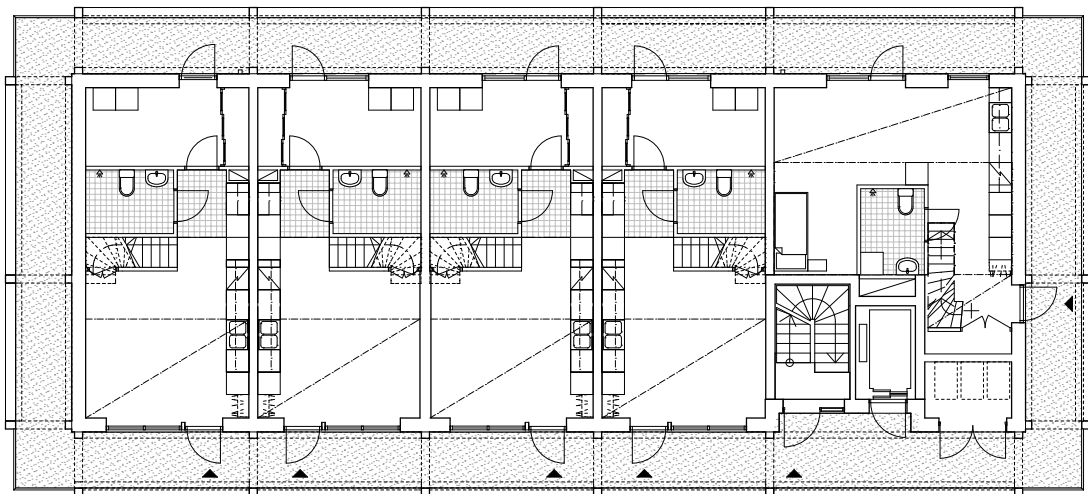

# Spridd

The Wooden Box House by Spridd Architects at Vallastaden Housing Expo in Sweden

Image: Spridd

Typplan 2-3

Plan 4 och mezzanin

For more information, graphic material and interview contact: [info@spridd.se](mailto:info@spridd.se) tel. +46 8 673 03 80